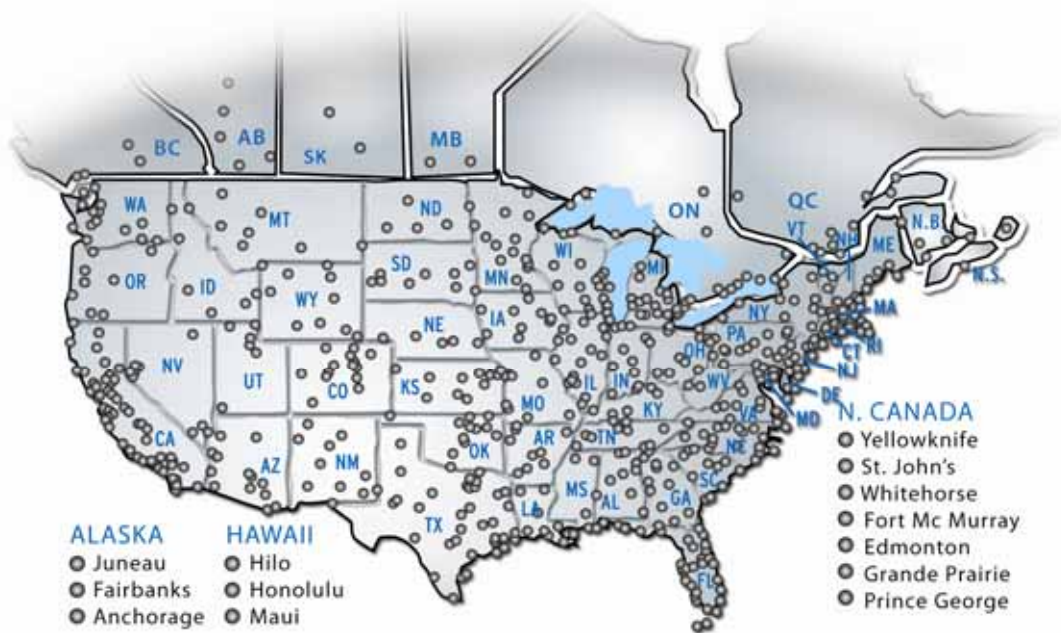

August 5, 2008

**Receive Free Forecasts for Over 650 Cities
Shown on Map Without a Subscription**

Table of Contents

U.S. Forecast Locations	2
Canadian Forecast Locations	15

August 5, 2008

U.S. Forecast Locations

U.S. Forecast Locations	State	Zipcode	Time Zone
Anchorage	AK	99504	PST
Fairbanks	AK	99701	PST
Juneau	AK	99801	PST
Anniston	AL	36201	CST
Birmingham	AL	35203	CST
Decatur	AL	35601	CST
Dothan	AL	36303	CST
Gadsden	AL	35901	CST
Huntsville	AL	35805	CST
Mobile	AL	36606	CST
Montgomery	AL	36106	CST
Tuscaloosa	AL	35401	CST
Fayetteville	AR	72701	CST
Fort Smith	AR	72901	CST
Hot Springs	AR	71901	CST
Jonesboro	AR	72401	CST
Little Rock	AR	72204	CST
Pine Bluff	AR	71603	CST
Prescott	AR	71857	CST
Springdale	AR	72764	CST
Texarkana	AR	71854	CST
Casa Grande	AZ	85222	MST
Chandler	AZ	85224	MST
Flagstaff	AZ	86001	MST
Florence	AZ	85232	MST
Grand Canyon National Park	AZ	85360	MST
Kingman	AZ	86401	MST
Lake Havasu City	AZ	86403	MST
Nogales	AZ	85621	MST
Phoenix	AZ	85013	MST
Sierra Vista	AZ	85635	MST
Tucson	AZ	85716	MST
Yuma	AZ	85365	MST
Anaheim	CA	92805	PST
Antioch	CA	94509	PST
Bakersfield	CA	93304	PST
Big Sur	CA	93920	PST
Blythe	CA	92225	MST
Carmel-By-The-Sea	CA	93921	PST
Chico	CA	95926	PST
Chula Vista	CA	91911	PST
Concord	CA	94518	PST
Crescent City	CA	95531	PST
Death Valley	CA	92389	PST
El Cajon	CA	92020	PST